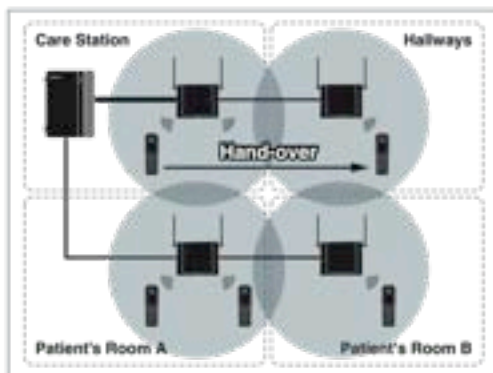

Convenient and Scalable Solution

Panasonic DECT wireless coupled with your Panasonic KX-TAW/TDA/TDE/NCP communications system offers the ideal mobile communications solution with up to a maximum of 128 cell stations.

Panasonic ideas for life

Communication Made Easy

Panasonic offers reliable, flexible solutions for healthcare facilities.

Elegant, Smart and Sturdy - Business Mobility Terminals

Handsets have a large, 6-line, blue backlit LCD and include all the features you'd expect such as Caller ID, personal and system speed-dials, and a built-in 100-entry phone book and distinct ring/LED options. The handset includes an intuitive Graphical Icon Menu and dynamic Operation Guidance with Soft Keys and a built-in Joystick.

Seamless Connectivity

This system provides automatic hand-over between installed cell stations - enhancing coverage and giving you true communication mobility even within large premises. Maintain high connection quality as you walk around, moving from one cell station area to the next while continuing with important business conversations.

With Panasonic DECT, multi-system Registration allows you to roam across up to 4 different phone systems with one wireless DECT handset for maximum flexibility.

A Rugged Model for Demanding Environments